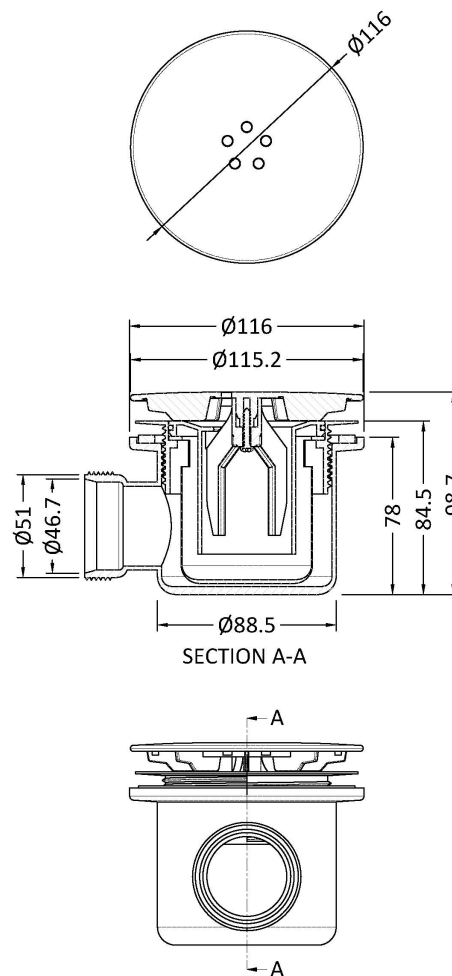

Sales Code: STW005

Description: Mega Flow Shower Waste Bb Top/White Body

Product Dimensions

Length (mm):	
Width (mm):	116
Height (mm):	99
Depth (mm):	116
Nett Weight (kg):	0.31

Packaging Dimensions

Height (mm):	170
Width (mm):	135
Depth (mm):	100
Gross Weight (kg):	0.37

Packaging Data

Box Colour:	White Cardboard Box
Box Qty:	1
Label Size:	100 x 50
Label Colour:	White Label
Label Qty:	2

Outer Box Dimensions (If Applicable)

Height (mm):	560
Width (mm):	360
Length (mm):	
Depth (mm):	
Gross Weight (kg):	14
Barcode:	5056462623986

Product Details

Country of Origin:	China
Fitting Instruction:	No
CE & UKCA:	N/A
Product Material:	Pp
Heating Element Wattage:	Not Applicable
Colour/Finish:	Brushed Brass
Product Diameter:	115mm
Connection Size:	1 1/2"