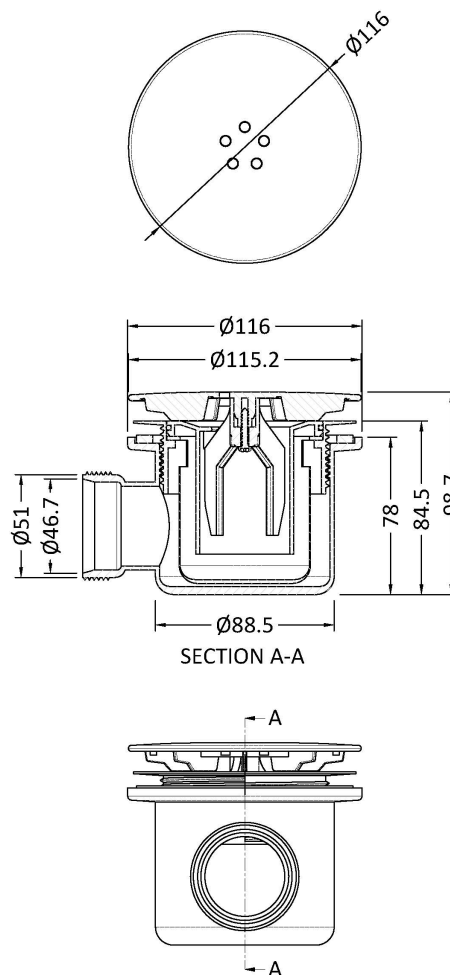

Sales Code: STW004

Description: Mega Flow Shower Waste White Top

Product Dimensions

Length (mm):	
Width (mm):	116
Height (mm):	99
Depth (mm):	116
Nett Weight (kg):	0.31

Packaging Dimensions

Height (mm):	170
Width (mm):	135
Depth (mm):	100
Gross Weight (kg):	0.37

Packaging Data

Box Colour:	White Cardboard Box
Box Qty:	1
Label Size:	100 x 50
Label Colour:	White Label
Label Qty:	2

Outer Box Dimensions (If Applicable)

Height (mm):	560
Width (mm):	360
Length (mm):	
Depth (mm):	
Gross Weight (kg):	14
Barcode:	5056462623979

Product Details

Country of Origin:	China
Fitting Instruction:	No
CE & UKCA:	N/A
Product Material:	Pp
Heating Element Wattage:	Not Applicable
Colour/Finish:	White
Product Diameter:	115mm
Connection Size:	1 1/2"