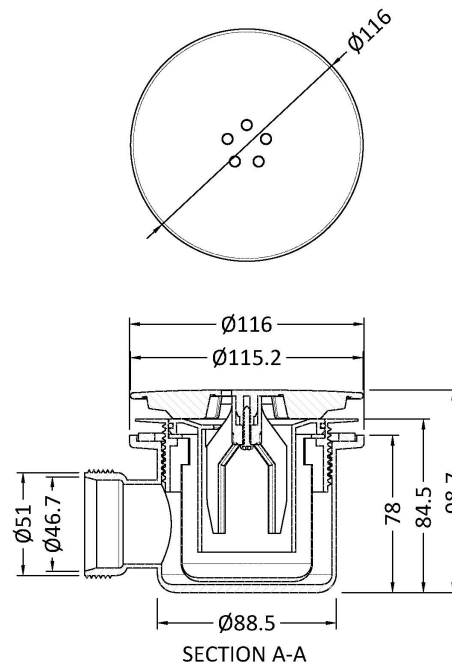

Sales Code: STW002

Description: Mega Flow Shower Waste With Knuckle Blk

Product Dimensions

Length (mm):	
Width (mm):	116
Height (mm):	99
Depth (mm):	116
Nett Weight (kg):	0.31

Packaging Dimensions

Height (mm):	170
Width (mm):	135
Depth (mm):	100
Gross Weight (kg):	0.37

Packaging Data

Box Colour:	White Cardboard Box
Box Qty:	1
Label Size:	100 x 50
Label Colour:	White Label
Label Qty:	2

Outer Box Dimensions (If Applicable)

Height (mm):	560
Width (mm):	360
Length (mm):	
Depth (mm):	
Gross Weight (kg):	14
Barcode:	5056211884576

Product Details

Country of Origin:	China
Fitting Instruction:	No
CE & UKCA:	N/A
Product Material:	Pp
Heating Element Wattage:	Not Applicable
Colour/Finish:	Black
Product Diameter:	115mm
Connection Size:	1 1/2"