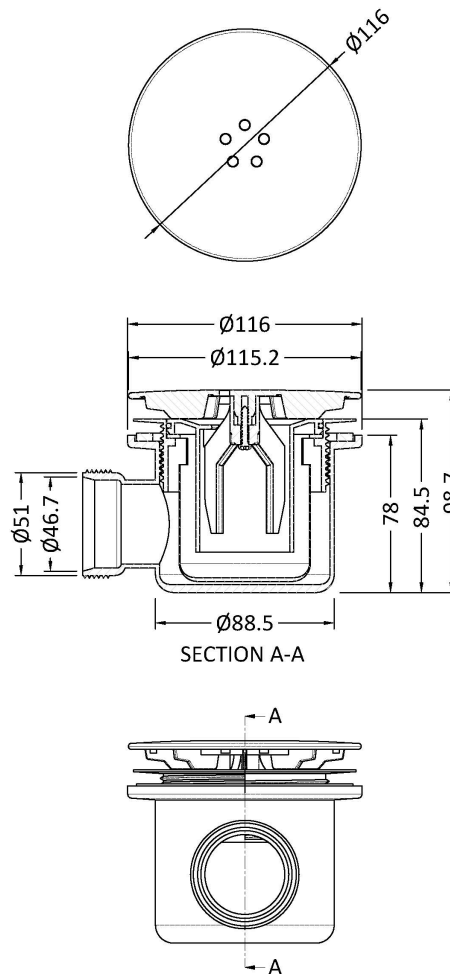

Sales Code: STW001

Description: Mega Flow Shower Waste & Knuckle

Product Dimensions

Length (mm):	
Width (mm):	116
Height (mm):	99
Depth (mm):	116
Nett Weight (kg):	0.31

Packaging Dimensions

Height (mm):	170
Width (mm):	135
Depth (mm):	100
Gross Weight (kg):	0.37

Packaging Data

Box Colour:	Brown Cardboard Box
Box Qty:	1
Label Size:	100 x 50
Label Colour:	White Label
Label Qty:	2

Outer Box Dimensions (If Applicable)

Height (mm):	560
Width (mm):	360
Length (mm):	
Depth (mm):	
Gross Weight (kg):	14
Barcode:	5055369011629

Product Details

Country of Origin:	China
Fitting Instruction:	No
CE & UKCA:	N/A
Product Material:	Pp
Heating Element Wattage:	Not Applicable
Colour/Finish:	Chrome
Product Diameter:	115mm
Connection Size:	1 1/2"