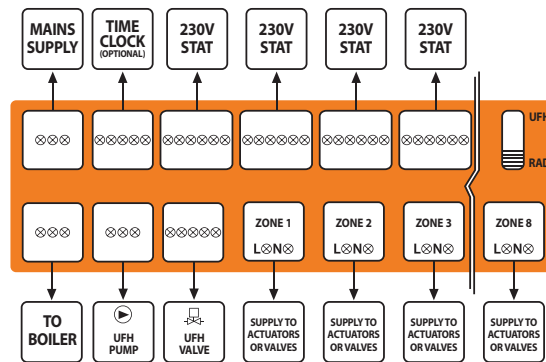

# Wiring Centre Series

# Model: UH8

Number of heating zones	8
Number of Hot Water Zones	0
Neon Indication	Y
DIN Rail Mounting	Y
Supply	230v AC 50Hz 1 Phase
Relay Load Max	3 Amp Resistive
Total Load Max	5 Amp Resistive
IP Protection	IP20
Installed Dimensions (L,H,D)	384 x 148 x 60mm
Weight	850g

## Product Dimensions (mm)