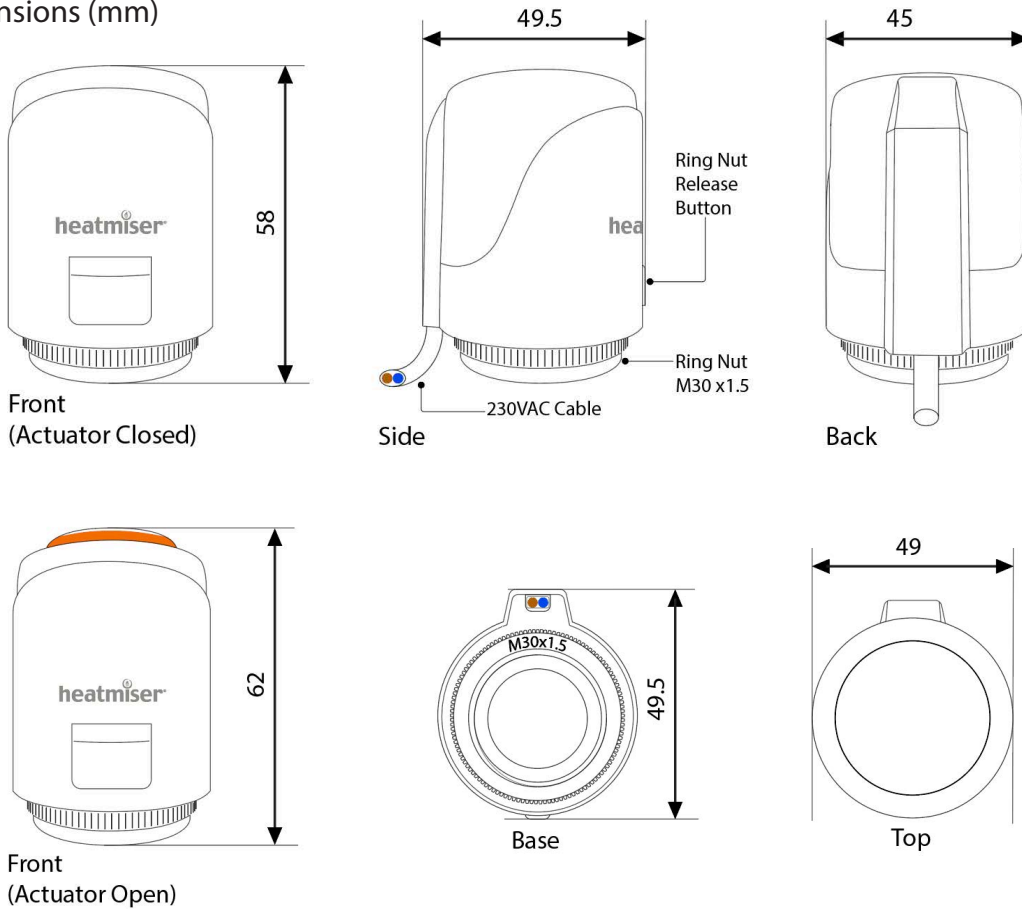

# Model: TA230

Power	230VAC
Consumption	2W
IP Protection	IP54
Stroke	3.5mm +/- 0.5
Valve Connection	Threaded Ring nut M30 x1.5
Opening Time	Start: 120 Seconds Finish: 180 Seconds
Weight	127g

## Product Dimensions (mm)