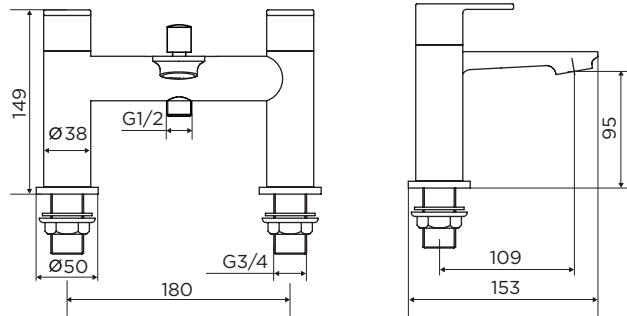

9142BL BATH SHOWER MIXER - BLACK

albury

PRODUCT SPECIFICATION

Product Code:	9142BL
Finish:	Matt Black
Product Type:	Bath Shower Mixer
Inlet Connections:	3/4 BSP
Construction:	Body: Brass Handle: Zinc Handset: ABS Hose: SS
Gross Weight (kg):	2.1

ADDITIONAL INFORMATION

- Matt Black finish
- Comes with shower kit and wall bracket
- 3 year guarantee

WORKING PRESSURES (bar)

Min Pressure	Max Pressure	Best Performance
0.2	5	2

FLOW RATES (litres per minute)