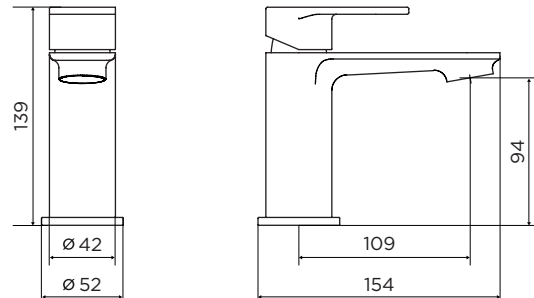

ADDITIONAL INFORMATION

- Matt Black finish
- Click-Clack waste
- Flexible inlets
- 3 year guarantee

WORKING PRESSURES (bar)

Min Pressure	Max Pressure	Best Performance
0.2	5	2

FLOW RATES (litres per minute)

0.5 Bar	1 Bar	3 Bar
6.1	8.2	13.8

niagara