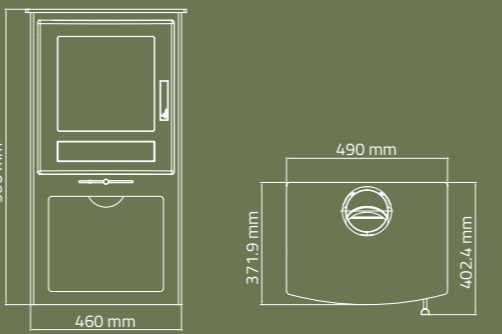

Technical Data

	Helvellyn	Helvellyn with log box	Scafell
Height	625 mm	900 mm	625 mm
Width	490 mm	490 mm	625 mm
Depth	401 mm	401 mm	412 mm
Flue Size	125 mm / 5"	125 mm / 5"	150 mm / 6"
Output kW	4.5 kW	4.5 kW	8.0 kW
Efficiency	75.50%	75.50%	75.20%
Weight - Nett	86.20 Kg	102.80 Kg	105 Kg
Weight - Gross	104.20 Kg	119 Kg	120 Kg
DEFRA	Yes	Yes	No
Outside Air	Option	Option	Option
Fuel	Multifuel	Multifuel	Multifuel

Distance to Combustible Materials			
Front	500 mm	500 mm	500 mm
At Side	400 mm	400 mm	400 mm
Behind	400 mm	400 mm	400 mm
To Furniture	800 mm	800 mm	800 mm