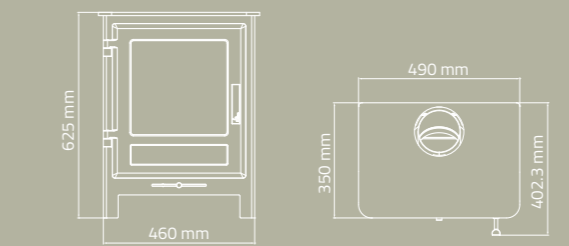

Scafell with log box	Bowfell	Bowfell with log box
Height	900 mm	625 mm	900 mm
Width	625 mm	490 mm	490 mm
Depth	412 mm	402 mm	402 mm
Flue Size	150 mm / 6"	125 mm / 5"	125 mm / 5"
Output kW	8.0 kW	4.5 kW	4.5 kW
Efficiency	75.20%	75.50%	75.50%
Weight - Nett	124 Kg	91 Kg	107.60 Kg
Weight - Gross	140 Kg	107 Kg	124 Kg
DEFRA	No	Yes	Yes
Outside Air	Option	Option	Option
Fuel	Multifuel	Multifuel	Multifuel

Front	500 mm	500 mm	500 mm
At Side	400 mm	400 mm	400 mm
Behind	400 mm	400 mm	400 mm
To Furniture	800 mm	800 mm	800 mm

	Helvellyn Gas fire
Height	625 mm
Width	490 mm
Depth	401 mm
Flue Size	100 mm / 4"
Output kW	4.9KW TBC
Efficiency	80% TBC
Weight - Nett	
Weight - Gross	
DEFRA	N/A
Outside Air	
Fuel	Natural Gas