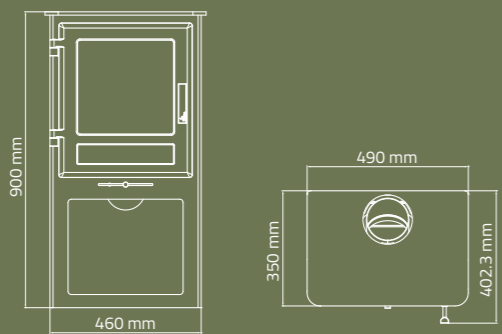

Technical Data

	Helvellyn	Helvellyn with log box	Scafell
Height	625 mm	900 mm	625 mm
Width	490 mm	490 mm	625 mm
Depth	401 mm	401 mm	412 mm
Flue Size	125 mm / 5"	125 mm / 5"	150 mm / 6"
Output kW	4.5 kW	4.5 kW	8.0 kW
Efficiency	75.50%	75.50%	75.20%
Weight - Nett	86.20 Kg	102.80 Kg	105 Kg
Weight - Gross	104.20 Kg	119 Kg	120 Kg
DEFRA	Yes	Yes	No
Outside Air	Option	Option	Option
Fuel	Multifuel	Multifuel	Multifuel

Distance to Combustible Materials			
Front	500 mm	500 mm	500 mm
At Side	400 mm	400 mm	400 mm
Behind	400 mm	400 mm	400 mm
To Furniture	800 mm	800 mm	800 mm