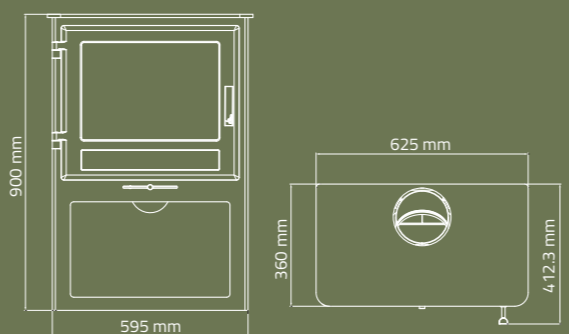

Technical Data

	Helvellyn	Helvellyn with log box	Scafell
Height	625 mm	900 mm	625 mm
Width	490 mm	490 mm	625 mm
Depth	401 mm	401 mm	412 mm
Flue Size	125 mm / 5"	125 mm / 5"	150 mm / 6"
Output kW	4.5 kW	4.5 kW	8.0 kW
Efficiency	75.50%	75.50%	75.20%
Weight - Nett	86.20 Kg	102.80 Kg	105 Kg
Weight - Gross	104.20 Kg	119 Kg	120 Kg
DEFRA	Yes	Yes	No
Outside Air	Option	Option	Option
Fuel	Multifuel	Multifuel	Multifuel

Distance to Combustible Materials			
Front	500 mm	500 mm	500 mm
At Side	400 mm	400 mm	400 mm
Behind	400 mm	400 mm	400 mm
To Furniture	800 mm	800 mm	800 mm