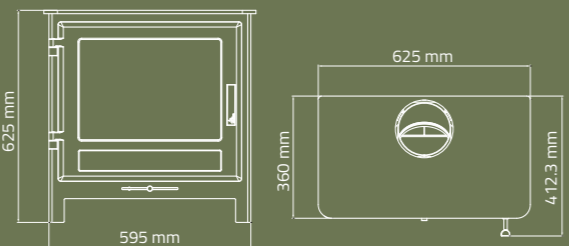

Technical Data

	Helvellyn	Helvellyn with log box	Scafell
Height	625 mm	900 mm	625 mm
Width	490 mm	490 mm	625 mm
Depth	401 mm	401 mm	412 mm
Flue Size	125 mm / 5"	125 mm / 5"	150 mm / 6"
Output kW	4.5 kW	4.5 kW	8.0 kW
Efficiency	75.50%	75.50%	75.20%
Weight - Nett	86.20 Kg	102.80 Kg	105 Kg
Weight - Gross	104.20 Kg	119 Kg	120 Kg
DEFRA	Yes	Yes	No
Outside Air	Option	Option	Option
Fuel	Multifuel	Multifuel	Multifuel

Distance to Combustible Materials			
Front	500 mm	500 mm	500 mm
At Side	400 mm	400 mm	400 mm
Behind	400 mm	400 mm	400 mm
To Furniture	800 mm	800 mm	800 mm