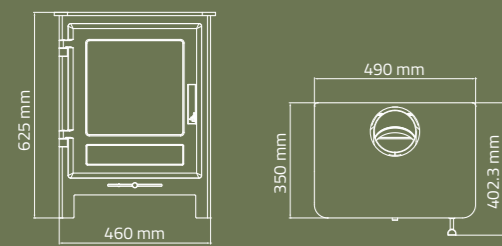

Technical Data

	Helvellyn	Helvellyn with log box	Scafell
Height	625 mm	900 mm	625 mm
Width	490 mm	490 mm	625 mm
Depth	401 mm	401 mm	412 mm
Flue Size	125 mm / 5"	125 mm / 5"	150 mm / 6"
Output kW	4.5 kW	4.5 kW	8.0 kW
Efficiency	75.50%	75.50%	75.20%
Weight - Nett	86.20 Kg	102.80 Kg	105 Kg
Weight - Gross	104.20 Kg	119 Kg	120 Kg
DEFRA	Yes	Yes	No
Outside Air	Option	Option	Option
Fuel	Multifuel	Multifuel	Multifuel

Distance to Combustible Materials			
Front	500 mm	500 mm	500 mm
At Side	400 mm	400 mm	400 mm
Behind	400 mm	400 mm	400 mm
To Furniture	800 mm	800 mm	800 mm