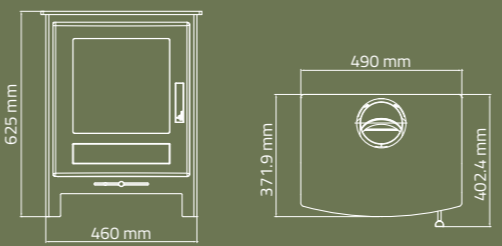

Technical Data

	Helvellyn	Helvellyn with log box	Scafell
Height	625 mm	900 mm	625 mm
Width	490 mm	490 mm	625 mm
Depth	401 mm	401 mm	412 mm
Flue Size	125 mm / 5"	125 mm / 5"	150 mm / 6"
Output kW	4.5 kW	4.5 kW	8.0 kW
Efficiency	75.50%	75.50%	75.20%
Weight - Nett	86.20 Kg	102.80 Kg	105 Kg
Weight - Gross	104.20 Kg	119 Kg	120 Kg
DEFRA	Yes	Yes	No
Outside Air	Option	Option	Option
Fuel	Multifuel	Multifuel	Multifuel

Distance to Combustible Materials			
Front	500 mm	500 mm	500 mm
At Side	400 mm	400 mm	400 mm
Behind	400 mm	400 mm	400 mm
To Furniture	800 mm	800 mm	800 mm