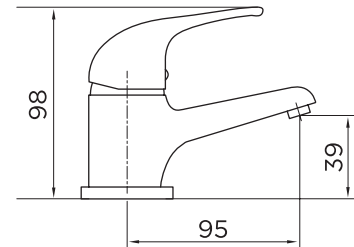

ADDITIONAL INFORMATION

- Chromed finish
- Click-Clack waste
- Flexible inlets
- Lifetime guarantee

WORKING PRESSURES (bar)

Min Pressure	Max Pressure	Best Performance
0.2	6	3

FLOW RATES (litres per minute)

0.5 Bar	1 Bar	3 Bar
1.2	2.5	4.8