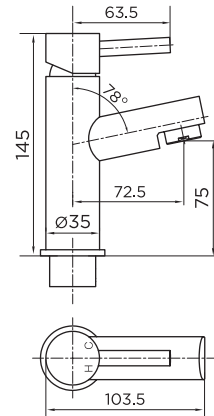

ADDITIONAL INFORMATION

- Chromed finish
- Click-Clack waste
- Flexible inlets
- Lifetime guarantee

WORKING PRESSURES (bar)

Min Pressure	Max Pressure	Best Performance
0.2	6	3

FLOW RATES (litres per minute)

0.5 Bar	1 Bar	3 Bar
2.2	4.5	6.8

niagara