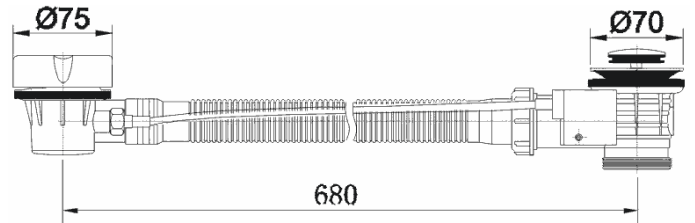

TECHNICAL DATA SHEET

BATH POP UP WASTE CHROME

Category:	wastes	Code:	BP105
Guarantee:	10 year	Range:	PURA
Type:	bath wastes	Volume:	0.01
Weight:	0.93		

Dimensions are in millimetres except thread sizes which are BSP imperial.