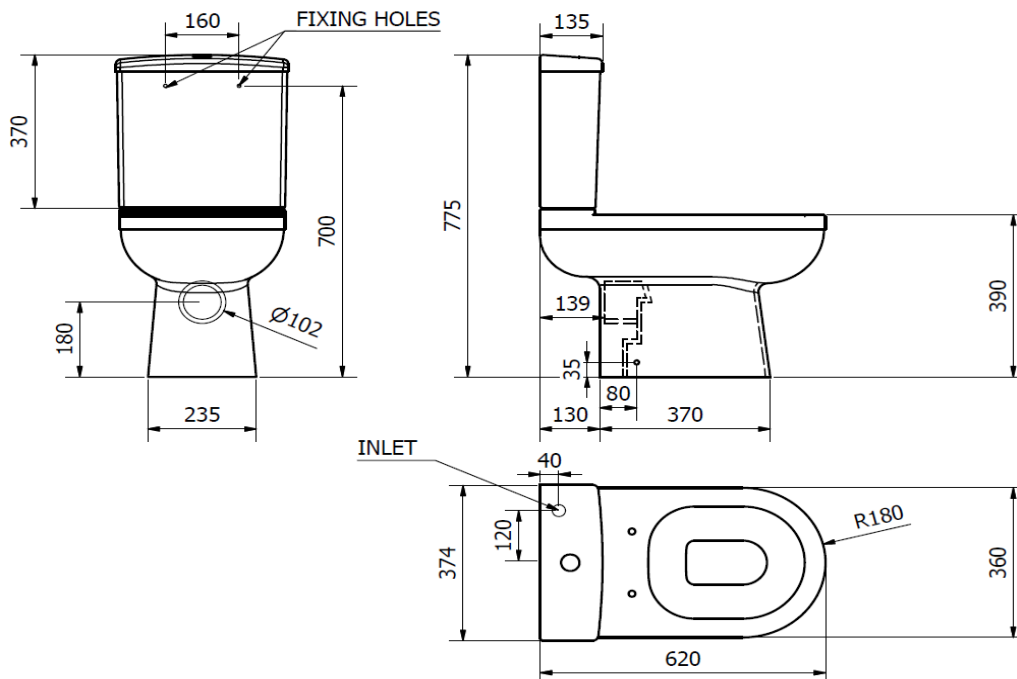

BOX SIZES :- WC PAN = 380 X 430 X 630 mm / CISTERN = 155 X 430 X 390 mm

LIFESTYLE RAISED C/C PAN, SEAT & CISTERN

ILLUSTRATION: LIFESTYLE RAISED C/C PAN

CODE: C/C WC PAN - POT727LS
 C/C CISTERN - POT726LS
 SOFT CLOSE SEAT - POT731LS

WATER SAVING 6/4 LITRE FLUSH

SOFT CLOSE SEAT WITH QUICK RELEASE TOP FIX HINGE

BOX SIZES :- WC PAN = 380 X 500 X 630 mm / CISTERN = 155 X 430 X 390 mm

LIFESTYLE CLOSE TO WALL C/C PAN, SEAT & CISTERN

ILLUSTRATION: LIFESTYLE CLOSE TO WALL C/C PAN

STANDARDS: BS EN 997 WCs
BS 3402**NOTES:**
VITREOUS CHINA
WATER SAVING 6/4 LITRE FLUSH
SOFT CLOSE SEAT WITH QUICK RELEASE TOP FIX HINGE

BOX SIZES :- WC PAN = 380 X 420 X 570 mm

LIFESTYLE COMFORT HEIGHT BTW PAN & SEAT

BOX SIZES :- WC PAN = 380 X 470 X 570 mm