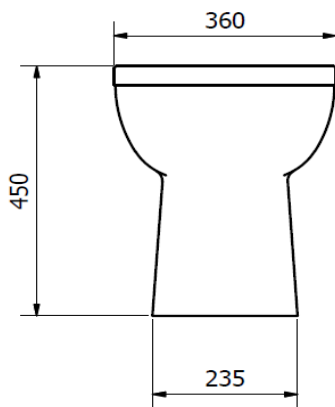

BS EN 14055:2010 FLUSHING CISTERNS

BS 3402

NOTES:

VITREOUS CHINA

SHORT PROJECTION

WATER SAVING 6/4 LITRE FLUSH

SOFT CLOSE SEAT WITH QUICK RELEASE TOP FIX HINGE

BOX SIZES :- WC PAN = 380 X 450 X 630 mm / CISTERN = 155 X 430 X 390 mm

STANDARDS: BS EN 997 WCs
BS 3402**NOTES:**
VITREOUS CHINA
WATER SAVING 6/4 LITRE FLUSH
SOFT CLOSE SEAT WITH QUICK RELEASE TOP FIX HINGE

BOX SIZES :- WC PAN = 380 X 420 X 570 mm

LIFESTYLE COMFORT HEIGHT BTW PAN & SEAT

ILLUSTRATION: LIFESTYLE COMFORT HEIGHT BTW PAN

CODE: BTW PAN - POT730LS

SOFT CLOSE SEAT - POT731LS

COLOUR: WHITE

WEIGHT:	WC PAN	SEAT
NET:	24 KG	1.4 KG
GROSS:	25 KG	1.6 KG

STANDARDS: BS EN 997 WCs
BS 3402

NOTES:
VITREOUS CHINA
WATER SAVING 6/4 LITRE FLUSH
SOFT CLOSE SEAT WITH QUICK RELEASE TOP FIX HINGE

BOX SIZES :- WC PAN = 380 X 470 X 570 mm