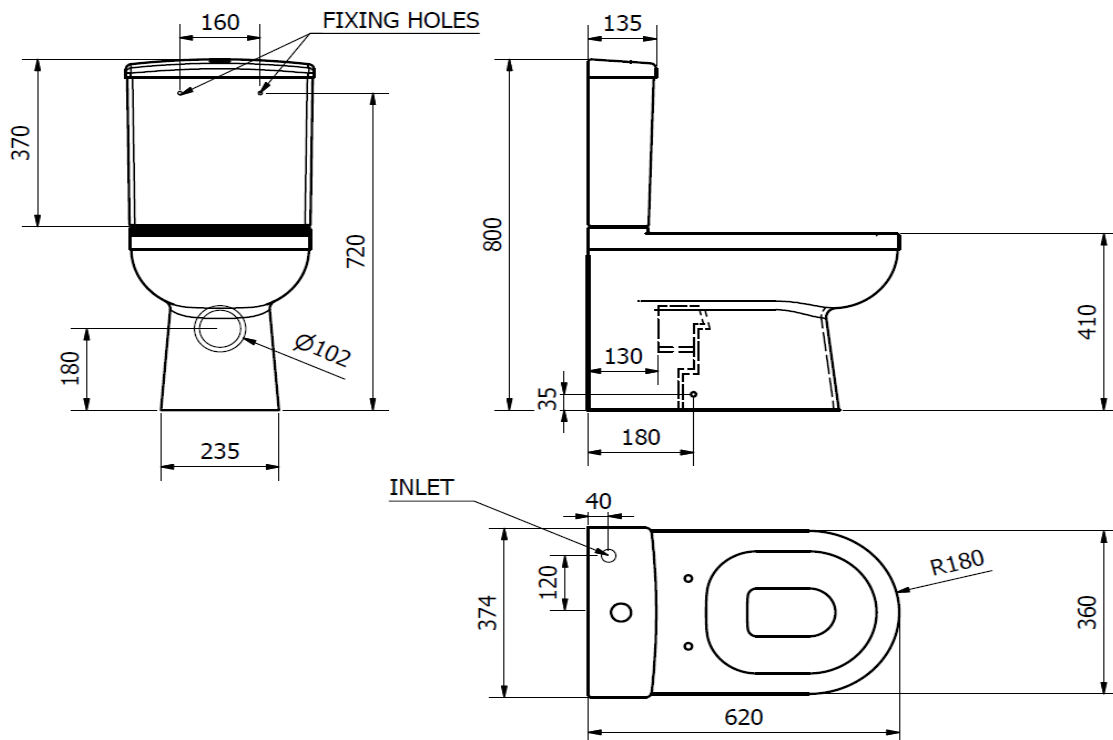

BOX SIZES :- WC PAN = 380 X 430 X 630 mm / CISTERN = 155 X 430 X 390 mm

LIFESTYLE RAISED C/C PAN, SEAT & CISTERN

ILLUSTRATION: LIFESTYLE RAISED C/C PAN

CODE: C/C WC PAN - POT727LS
 C/C CISTERN - POT726LS
 SOFT CLOSE SEAT - POT731LS

WATER SAVING 6/4 LITRE FLUSH

SOFT CLOSE SEAT WITH QUICK RELEASE TOP FIX HINGE

BOX SIZES :- WC PAN = 380 X 500 X 630 mm / CISTERN = 155 X 430 X 390 mm

LIFESTYLE CLOSE TO WALL C/C PAN, SEAT & CISTERN

ILLUSTRATION: LIFESTYLE CLOSE TO WALL C/C PAN

BS EN 14055:2010 FLUSHING CISTERNS

BS 3402

NOTES:

VITREOUS CHINA

SHORT PROJECTION

WATER SAVING 6/4 LITRE FLUSH

SOFT CLOSE SEAT WITH QUICK RELEASE TOP FIX HINGE

BOX SIZES :- WC PAN = 380 X 450 X 630 mm / CISTERN = 155 X 430 X 390 mm

STANDARDS: BS EN 997 WCs
BS 3402**NOTES:**
VITREOUS CHINA
WATER SAVING 6/4 LITRE FLUSH
SOFT CLOSE SEAT WITH QUICK RELEASE TOP FIX HINGE

BOX SIZES :- WC PAN = 380 X 420 X 570 mm

LIFESTYLE COMFORT HEIGHT BTW PAN & SEAT