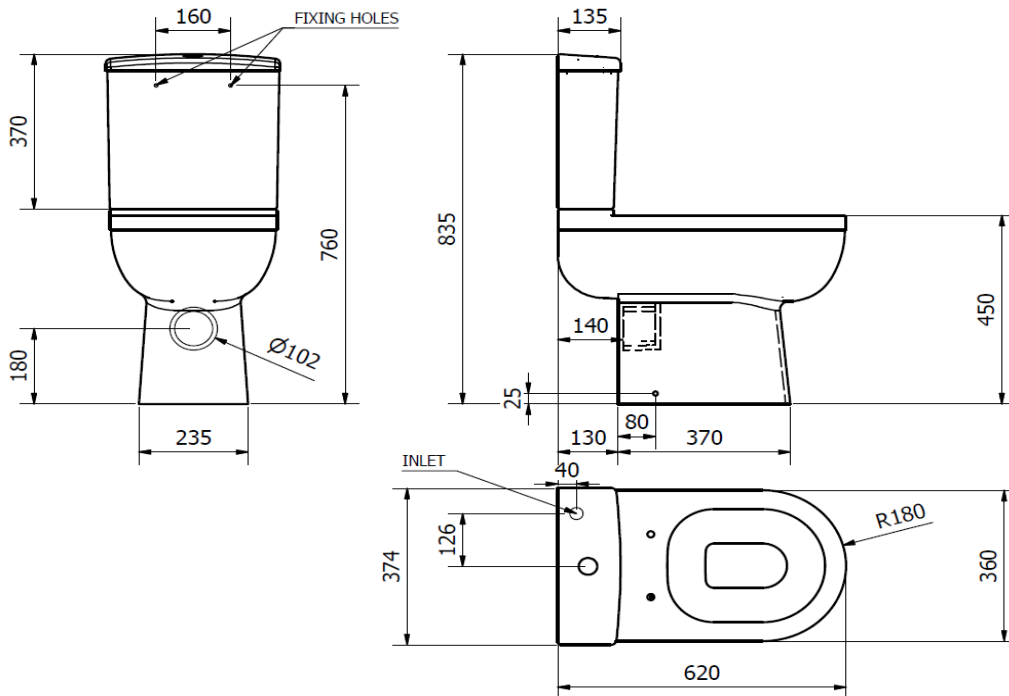

BOX SIZES :- WC PAN = 380 X 430 X 630 mm / CISTERN = 155 X 430 X 390 mm

LIFESTYLE RAISED C/C PAN, SEAT & CISTERN

ILLUSTRATION: LIFESTYLE RAISED C/C PAN

CODE: C/C WC PAN - POT727LS
 C/C CISTERN - POT726LS
 SOFT CLOSE SEAT - POT731LS

COLOUR: WHITE

WEIGHT:	WC PAN	CISTERN	SEAT
NET:	30 KG	11 KG	1.4 KG
GROSS:	31 KG	12 KG	1.6 KG

STANDARDS: BS EN 997 WCs

BS EN 14055:2010 FLUSHING CISTERNS

BS 3402

NOTES:

VITREOUS CHINA

SHORT PROJECTION

WATER SAVING 6/4 LITRE FLUSH

SOFT CLOSE SEAT WITH QUICK RELEASE TOP FIX HINGE

BOX SIZES :- WC PAN = 380 X 500 X 630 mm / CISTERN = 155 X 430 X 390 mm

LIFESTYLE CLOSE TO WALL C/C PAN, SEAT & CISTERN

ILLUSTRATION: LIFESTYLE CLOSE TO WALL C/C PAN

BOX SIZES :- WC PAN = 380 X 470 X 570 mm