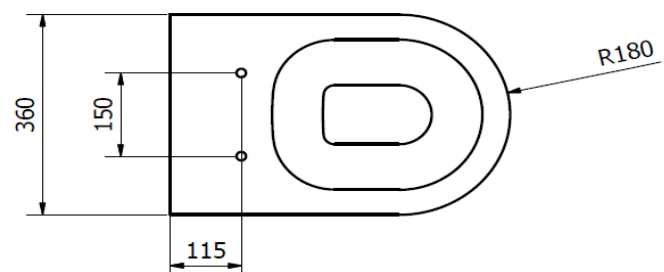

STANDARDS: BS EN 997 WCs
BS 3402**NOTES:**
VITREOUS CHINA
WATER SAVING 6/4 LITRE FLUSH
SOFT CLOSE SEAT WITH QUICK RELEASE TOP FIX HINGE

BOX SIZES :- WC PAN = 380 X 420 X 570 mm

LIFESTYLE COMFORT HEIGHT BTW PAN & SEAT

ILLUSTRATION: LIFESTYLE COMFORT HEIGHT BTW PAN

CODE: BTW PAN - POT730LS

SOFT CLOSE SEAT - POT731LS

COLOUR: WHITE

WEIGHT:	WC PAN	SEAT
NET:	24 KG	1.4 KG
GROSS:	25 KG	1.6 KG

STANDARDS: BS EN 997 WCs
BS 3402

NOTES:
VITREOUS CHINA
WATER SAVING 6/4 LITRE FLUSH
SOFT CLOSE SEAT WITH QUICK RELEASE TOP FIX HINGE