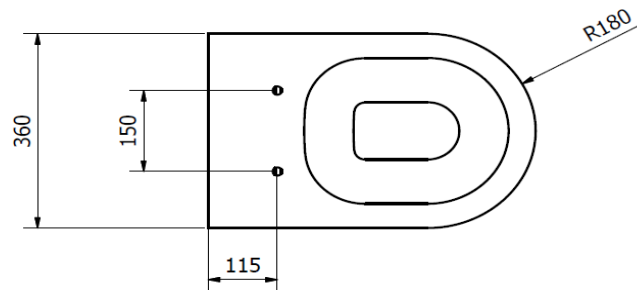

CODE: CLOSE TO WALL C/C WC PAN - POT728LS
 C/C CISTERN - POT726LS
 SOFT CLOSE SEAT - POT731LS

COLOUR: WHITE

WEIGHT:	WC PAN	CISTERN	SEAT
NET:	23 KG	11 KG	1.4 KG
GROSS:	25 KG	12 KG	1.6 KG

STANDARDS: BS EN 997 WCs

BS EN 14055:2010 FLUSHING CISTERNS

BS 3402

NOTES:

VITREOUS CHINA

SHORT PROJECTION

WATER SAVING 6/4 LITRE FLUSH

SOFT CLOSE SEAT WITH QUICK RELEASE TOP FIX HINGE

BOX SIZES :- WC PAN = 380 X 450 X 630 mm / CISTERN = 155 X 430 X 390 mm

LIFESTYLE BTW PAN & SEAT

ILLUSTRATION: LIFESTYLE BTW PAN

CODE: BTW PAN - POT729LS

SOFT CLOSE SEAT - POT731LS

COLOUR: WHITE

WEIGHT: WC PAN SEAT

NET: 24 KG 1.4 KG

GROSS: 25 KG 1.6 KG

STANDARDS: BS EN 997 WCs
BS 3402**NOTES:**
VITREOUS CHINA
WATER SAVING 6/4 LITRE FLUSH
SOFT CLOSE SEAT WITH QUICK RELEASE TOP FIX HINGE

BOX SIZES :- WC PAN = 380 X 420 X 570 mm

LIFESTYLE COMFORT HEIGHT BTW PAN & SEAT