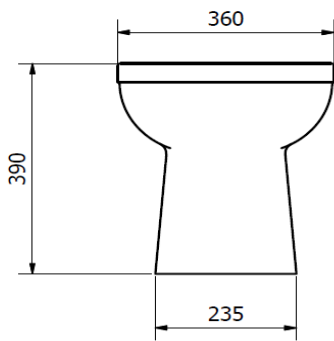

BS EN 14055:2010 FLUSHING CISTERNS

BS 3402

NOTES:

VITREOUS CHINA

SHORT PROJECTION

WATER SAVING 6/4 LITRE FLUSH

SOFT CLOSE SEAT WITH QUICK RELEASE TOP FIX HINGE

BOX SIZES :- WC PAN = 380 X 450 X 630 mm / CISTERN = 155 X 430 X 390 mm

LIFESTYLE BTW PAN & SEAT

ILLUSTRATION: LIFESTYLE BTW PAN

CODE: BTW PAN - POT729LS

SOFT CLOSE SEAT - POT731LS

COLOUR: WHITE

WEIGHT: WC PAN SEAT

NET: 24 KG 1.4 KG

GROSS: 25 KG 1.6 KG

STANDARDS: BS EN 997 WCs
BS 3402**NOTES:**
VITREOUS CHINA
WATER SAVING 6/4 LITRE FLUSH
SOFT CLOSE SEAT WITH QUICK RELEASE TOP FIX HINGE

BOX SIZES :- WC PAN = 380 X 420 X 570 mm

LIFESTYLE COMFORT HEIGHT BTW PAN & SEAT

BOX SIZES :- WC PAN = 380 X 470 X 570 mm