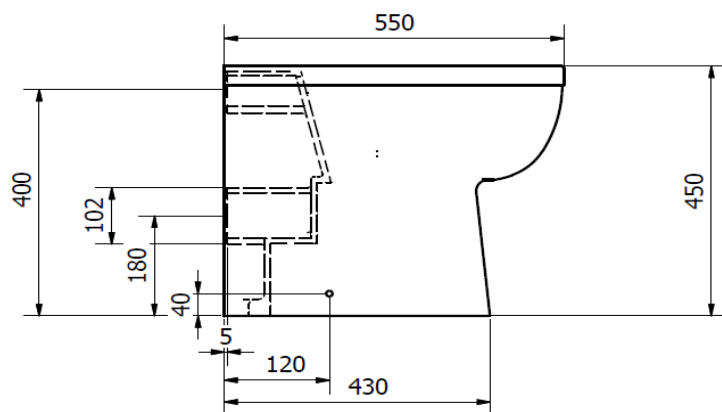

CODE: CLOSE TO WALL C/C WC PAN - POT728LS
 C/C CISTERN - POT726LS
 SOFT CLOSE SEAT - POT731LS

COLOUR: WHITE

WEIGHT:	WC PAN	CISTERN	SEAT
NET:	23 KG	11 KG	1.4 KG
GROSS:	25 KG	12 KG	1.6 KG

STANDARDS: BS EN 997 WCs

STANDARDS: BS EN 997 WCs
BS 3402**NOTES:**
VITREOUS CHINA
WATER SAVING 6/4 LITRE FLUSH
SOFT CLOSE SEAT WITH QUICK RELEASE TOP FIX HINGE

BOX SIZES :- WC PAN = 380 X 420 X 570 mm

LIFESTYLE COMFORT HEIGHT BTW PAN & SEAT

ILLUSTRATION: LIFESTYLE COMFORT HEIGHT BTW PAN

CODE: BTW PAN - POT730LS

SOFT CLOSE SEAT - POT731LS

COLOUR: WHITE

WEIGHT:	WC PAN	SEAT
NET:	24 KG	1.4 KG
GROSS:	25 KG	1.6 KG

STANDARDS: BS EN 997 WCs
BS 3402

NOTES:
VITREOUS CHINA
WATER SAVING 6/4 LITRE FLUSH
SOFT CLOSE SEAT WITH QUICK RELEASE TOP FIX HINGE

BOX SIZES :- WC PAN = 380 X 470 X 570 mm