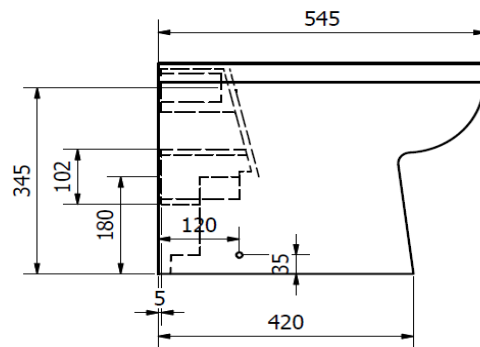

BS EN 14055:2010 FLUSHING CISTERNS

BS 3402

NOTES:

VITREOUS CHINA

SHORT PROJECTION

WATER SAVING 6/4 LITRE FLUSH

SOFT CLOSE SEAT WITH QUICK RELEASE TOP FIX HINGE

BOX SIZES :- WC PAN = 380 X 450 X 630 mm / CISTERN = 155 X 430 X 390 mm

LIFESTYLE BTW PAN & SEAT

ILLUSTRATION: LIFESTYLE BTW PAN

CODE: BTW PAN - POT729LS

SOFT CLOSE SEAT - POT731LS

COLOUR: WHITE

WEIGHT: WC PAN SEAT

NET: 24 KG 1.4 KG

GROSS: 25 KG 1.6 KG

STANDARDS: BS EN 997 WCs
BS 3402**NOTES:**
VITREOUS CHINA
WATER SAVING 6/4 LITRE FLUSH
SOFT CLOSE SEAT WITH QUICK RELEASE TOP FIX HINGE

BOX SIZES :- WC PAN = 380 X 420 X 570 mm

LIFESTYLE COMFORT HEIGHT BTW PAN & SEAT

BOX SIZES :- WC PAN = 380 X 470 X 570 mm